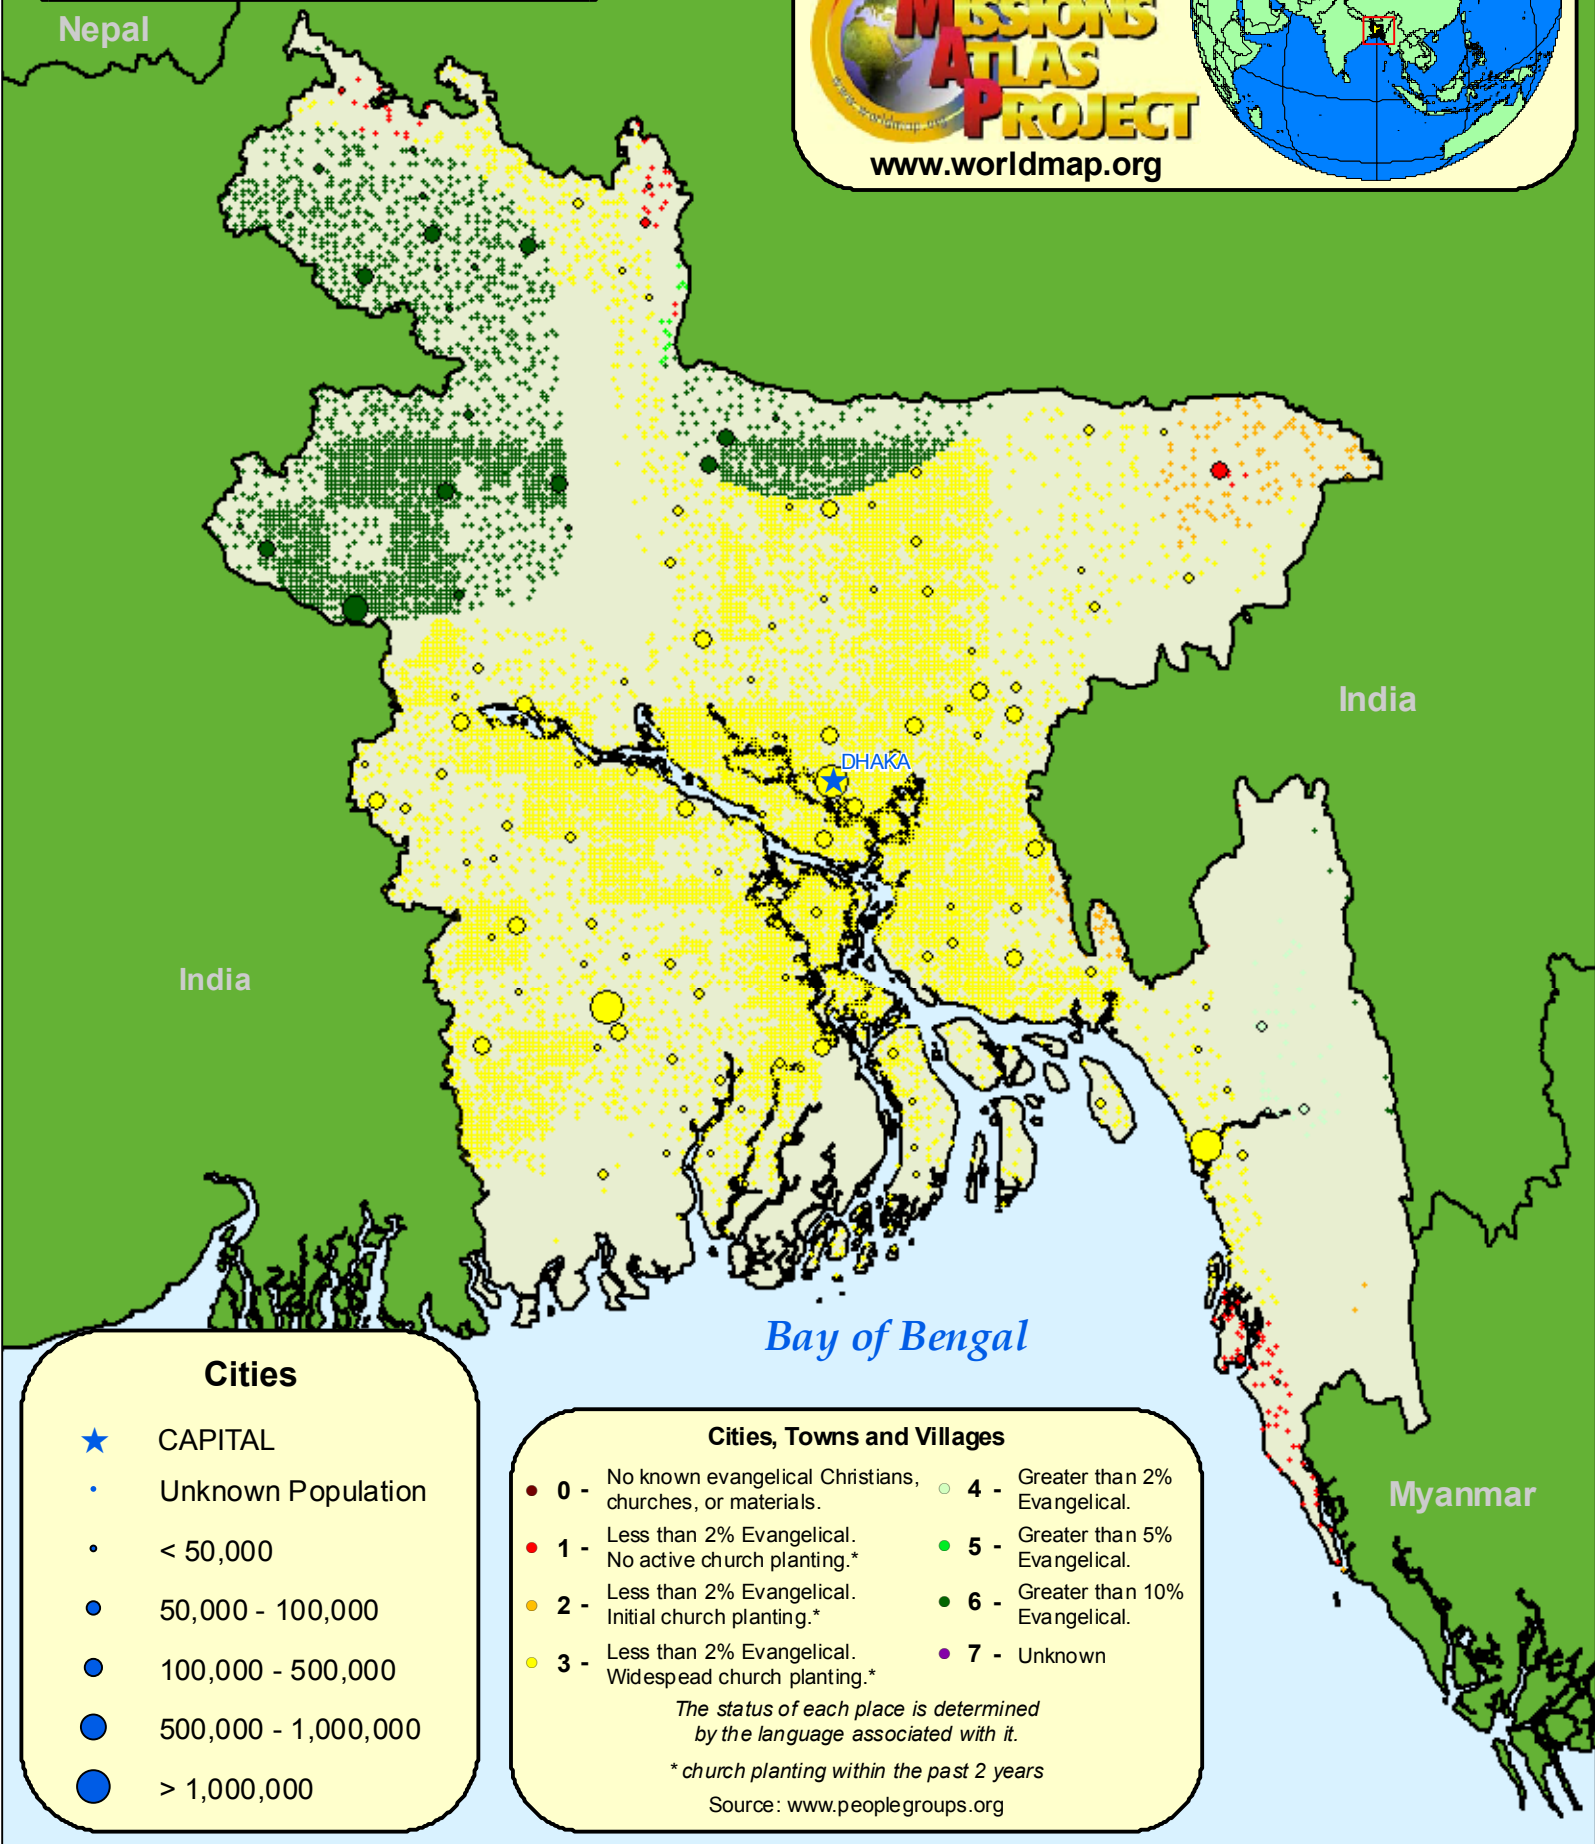

# Bangladesh Global Status of Evangelical Christianity

Bhutan

Nepal

N  
60 30 0 60  
Kilometers  
6/07  
**WORLD MISSIONS ATLAS PROJECT**  
www.worldmap.org

India

India

Bay of Bengal

Myanmar

## Cities

- ★ CAPITAL
- Unknown Population
- < 50,000
- 50,000 - 100,000
- 100,000 - 500,000
- 500,000 - 1,000,000
- > 1,000,000

## Cities, Towns and Villages

- 0 - No known evangelical Christians, churches, or materials.
- 1 - Less than 2% Evangelical. No active church planting.\*
- 2 - Less than 2% Evangelical. Initial church planting.\*
- 3 - Less than 2% Evangelical. Widespread church planting.\*
- 4 - Greater than 2% Evangelical.
- 5 - Greater than 5% Evangelical.
- 6 - Greater than 10% Evangelical.
- 7 - Unknown