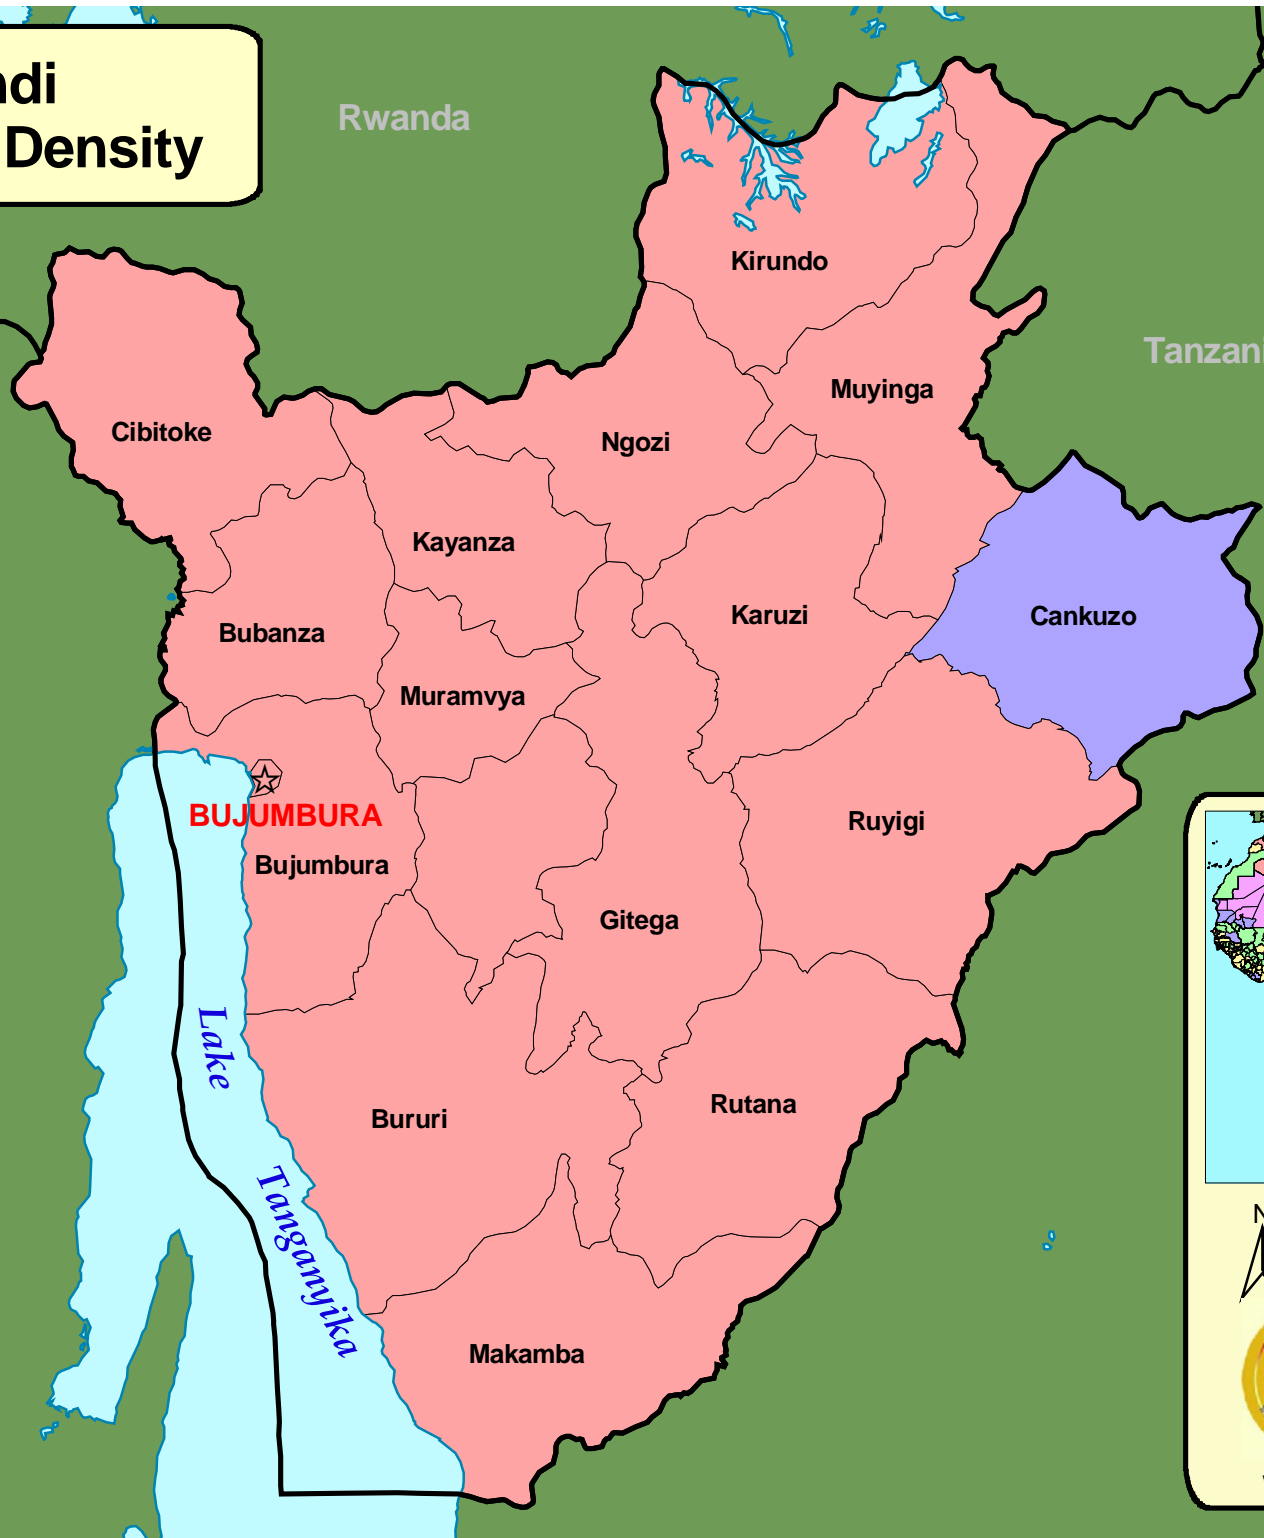

Burundi Population Density

Legend based upon
Africa Map

Population/Area sq.km

- 0 - 2
- 2 - 10
- 10 - 25
- 25 - 100
- 100 - 31800

01/14/2003

www.worldmap.org