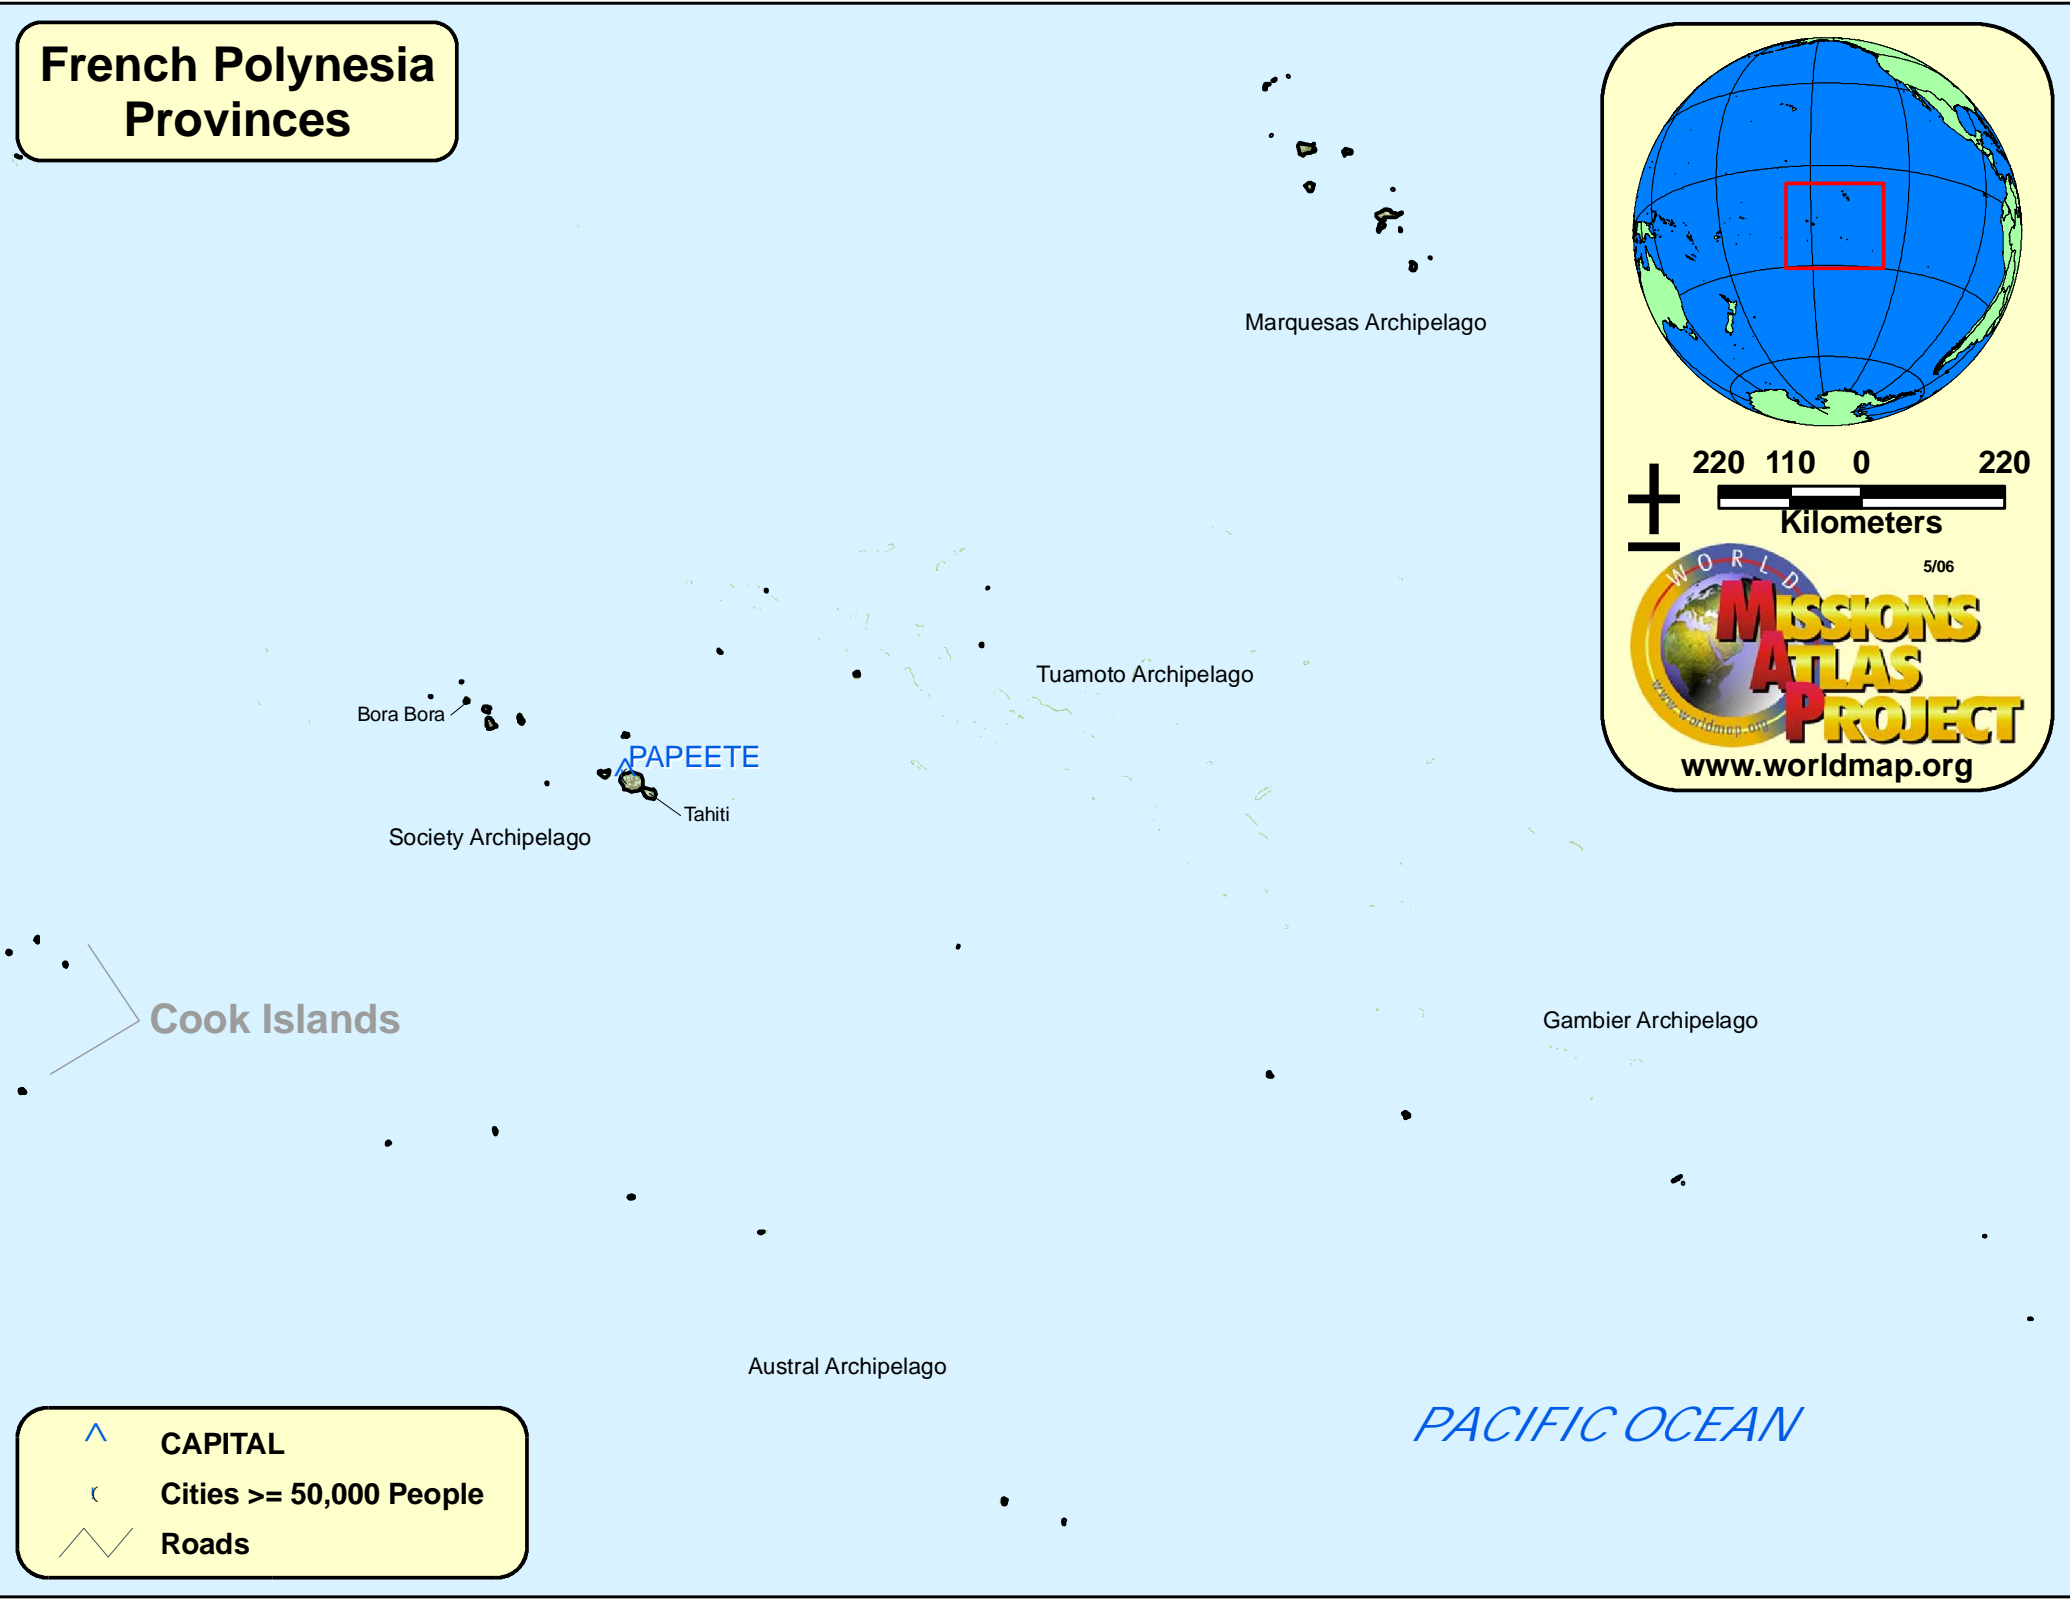

French Polynesia Provinces

-  CAPITAL
-  Cities \geq 50,000 People
-  Roads

PACIFIC OCEAN